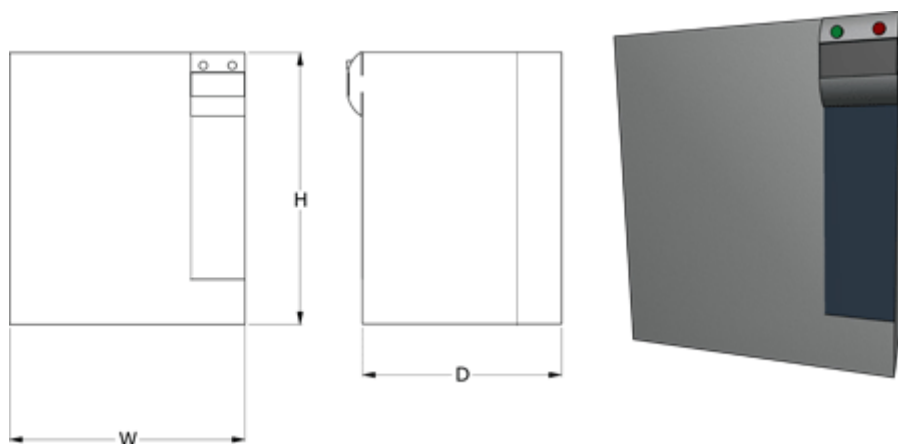

# Data Sheet

Article number: 1080401451000  
Description: Servocontroller ACU401-45-A  
90 kW 172A 3x400V IP20

## Measures

---

D = 351  
H = 510  
W = 412  
Weight = 45.0